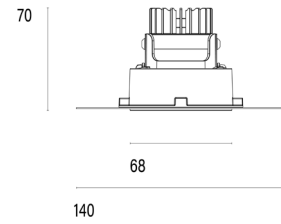

101 06 002100.022

Model

Name	Mono 060 Trimless Type 1 Recessed Downlighter
Finish	Structured Black
Area	Indoor

System

Power (Luminaire)	6.8W
Power (System)	8W
Voltage	240V-AC
Optics	Rotationally Symmetrical Direct 25°
Colour Temperature	2700°K
Luminous Flux	576lm
TM30	Rf95 Rg103
CRI	Ra98
Lumen Maintenance	L90 B10 50000hrs
Chromacity	<3 McAdam Step Ellipse
Articulation	Fixed
Cut-Out	Round 85mm x 100mm Depth
Ingress Protection	IP44
Control Device	Remote Phase DIM (Included)
Class	III